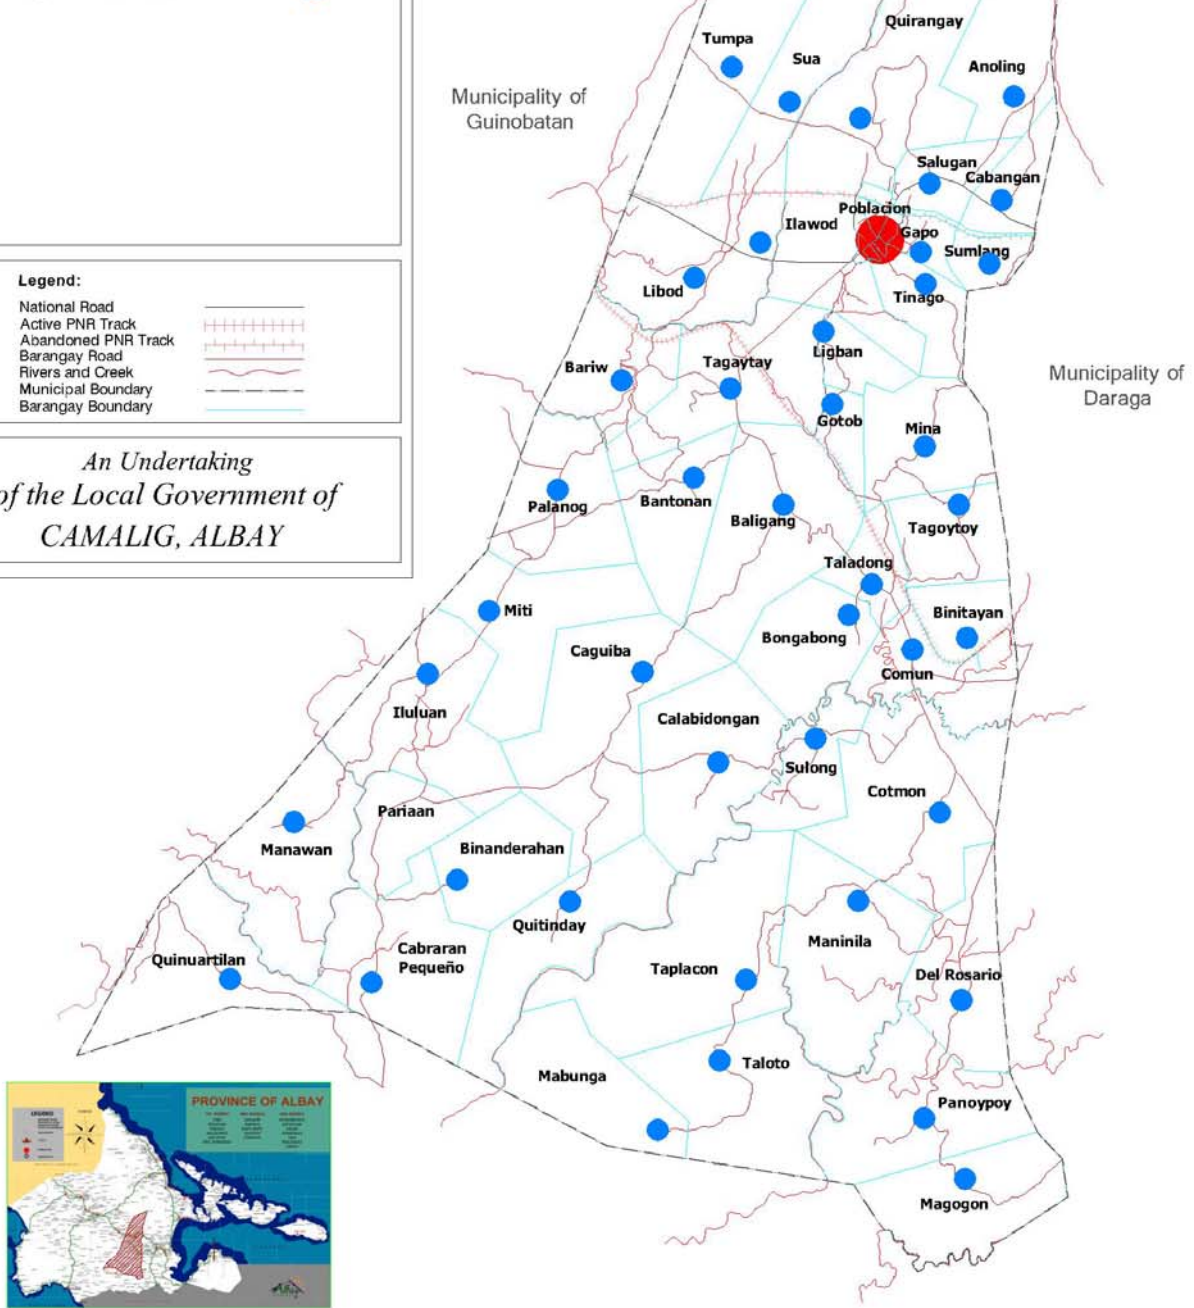

MUNICIPALITY OF CAMALIG
PROVINCE OF ALBAY
REGION - V

MUNICIPAL COMMERCIAL FACILITIES MAP

- Minor Central Business District ●
- Neighborhood Centers ●

Legend:

- National Road
- Active PNR Track
- Abandoned PNR Track
- Barangay Road
- Rivers and Creek
- Municipal Boundary
- Barangay Boundary

*An Undertaking
of the Local Government of
CAMALIG, ALBAY*

Mt. Mayon crater

123 °32' 123 °33' 123 °34' 123 °35' 123 °36' 123 °37' 123 °38' 123 °39' 123 °40' 123 °41'

13 °15' 13 °14' 13 °13' 13 °12' 13 °11' 13 °10' 13 °09' 13 °08' 13 °07' 13 °06' 13 °05' 13 °04' 13 °03'