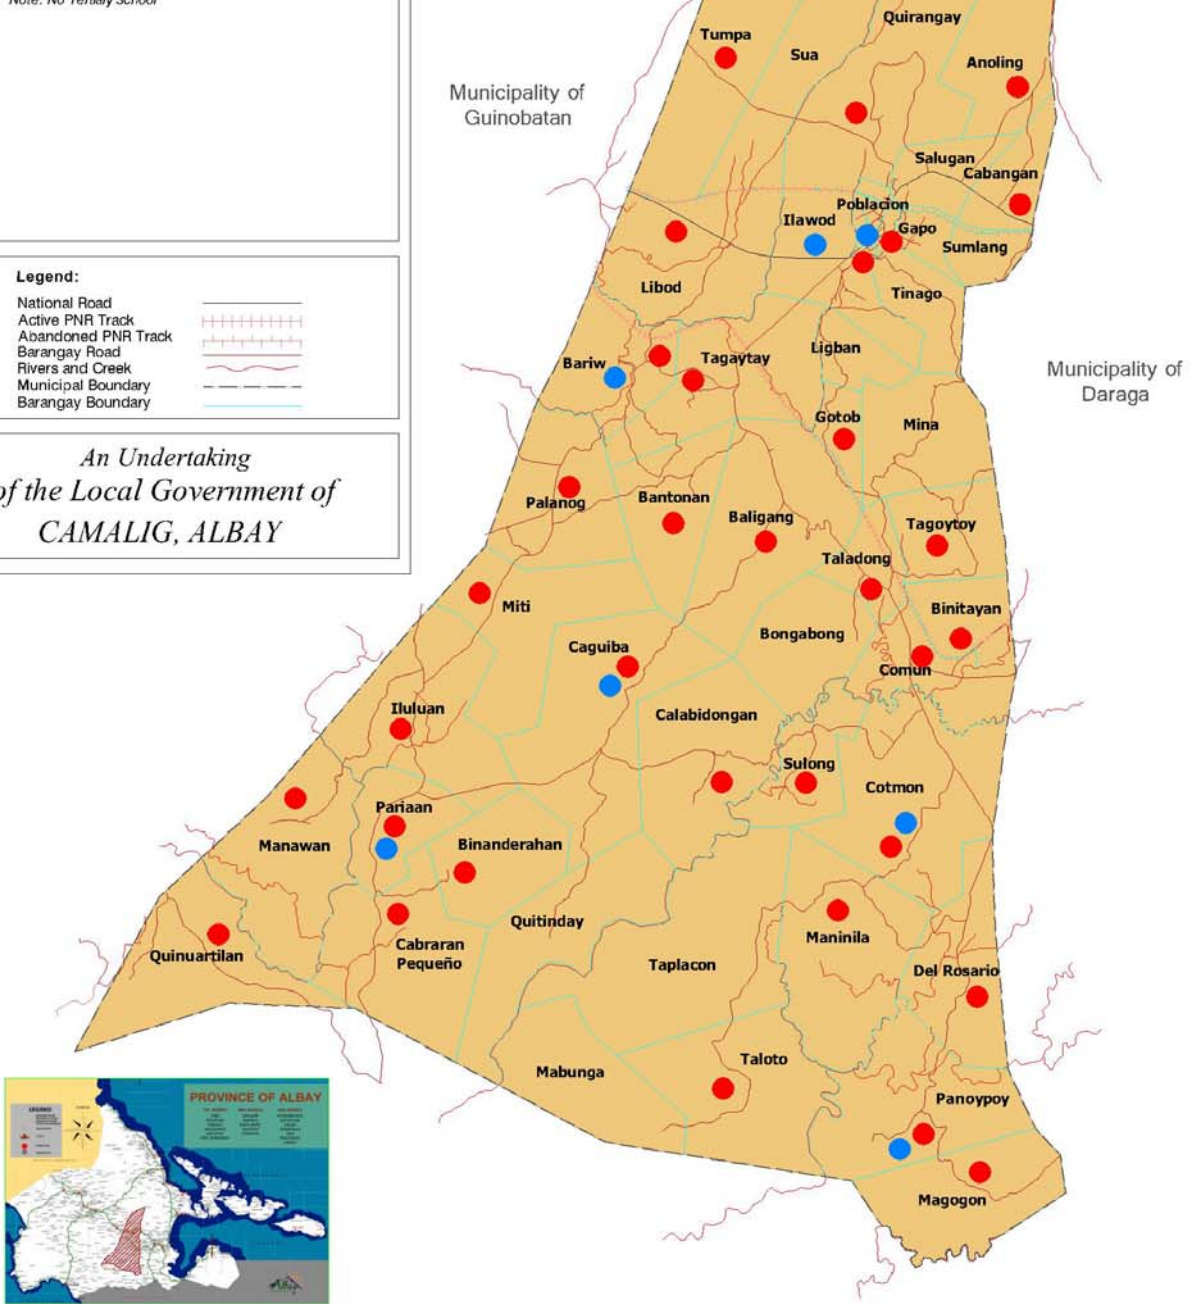

MUNICIPALITY OF CAMALIG
 PROVINCE OF ALBAY
 REGION - V

MUNICIPAL EDUCATION MAP

- Elementary ●
 - Secondary ●
- Note: No Tertiary School*

Legend:

- National Road
- Active PNR Track
- Abandoned PNR Track
- Barangay Road
- Rivers and Creek
- Municipal Boundary
- Barangay Boundary

*An Undertaking
 of the Local Government of
 CAMALIG, ALBAY*

Mt. Mayon crater

123 °32' 123 °33' 123 °34' 123 °35' 123 °36' 123 °37' 123 °38' 123 °39' 123 °40' 123 °41'

13 °03' 13 °04' 13 °05' 13 °06' 13 °07' 13 °08' 13 °09' 13 °10' 13 °11' 13 °12' 13 °13' 13 °14' 13 °15'