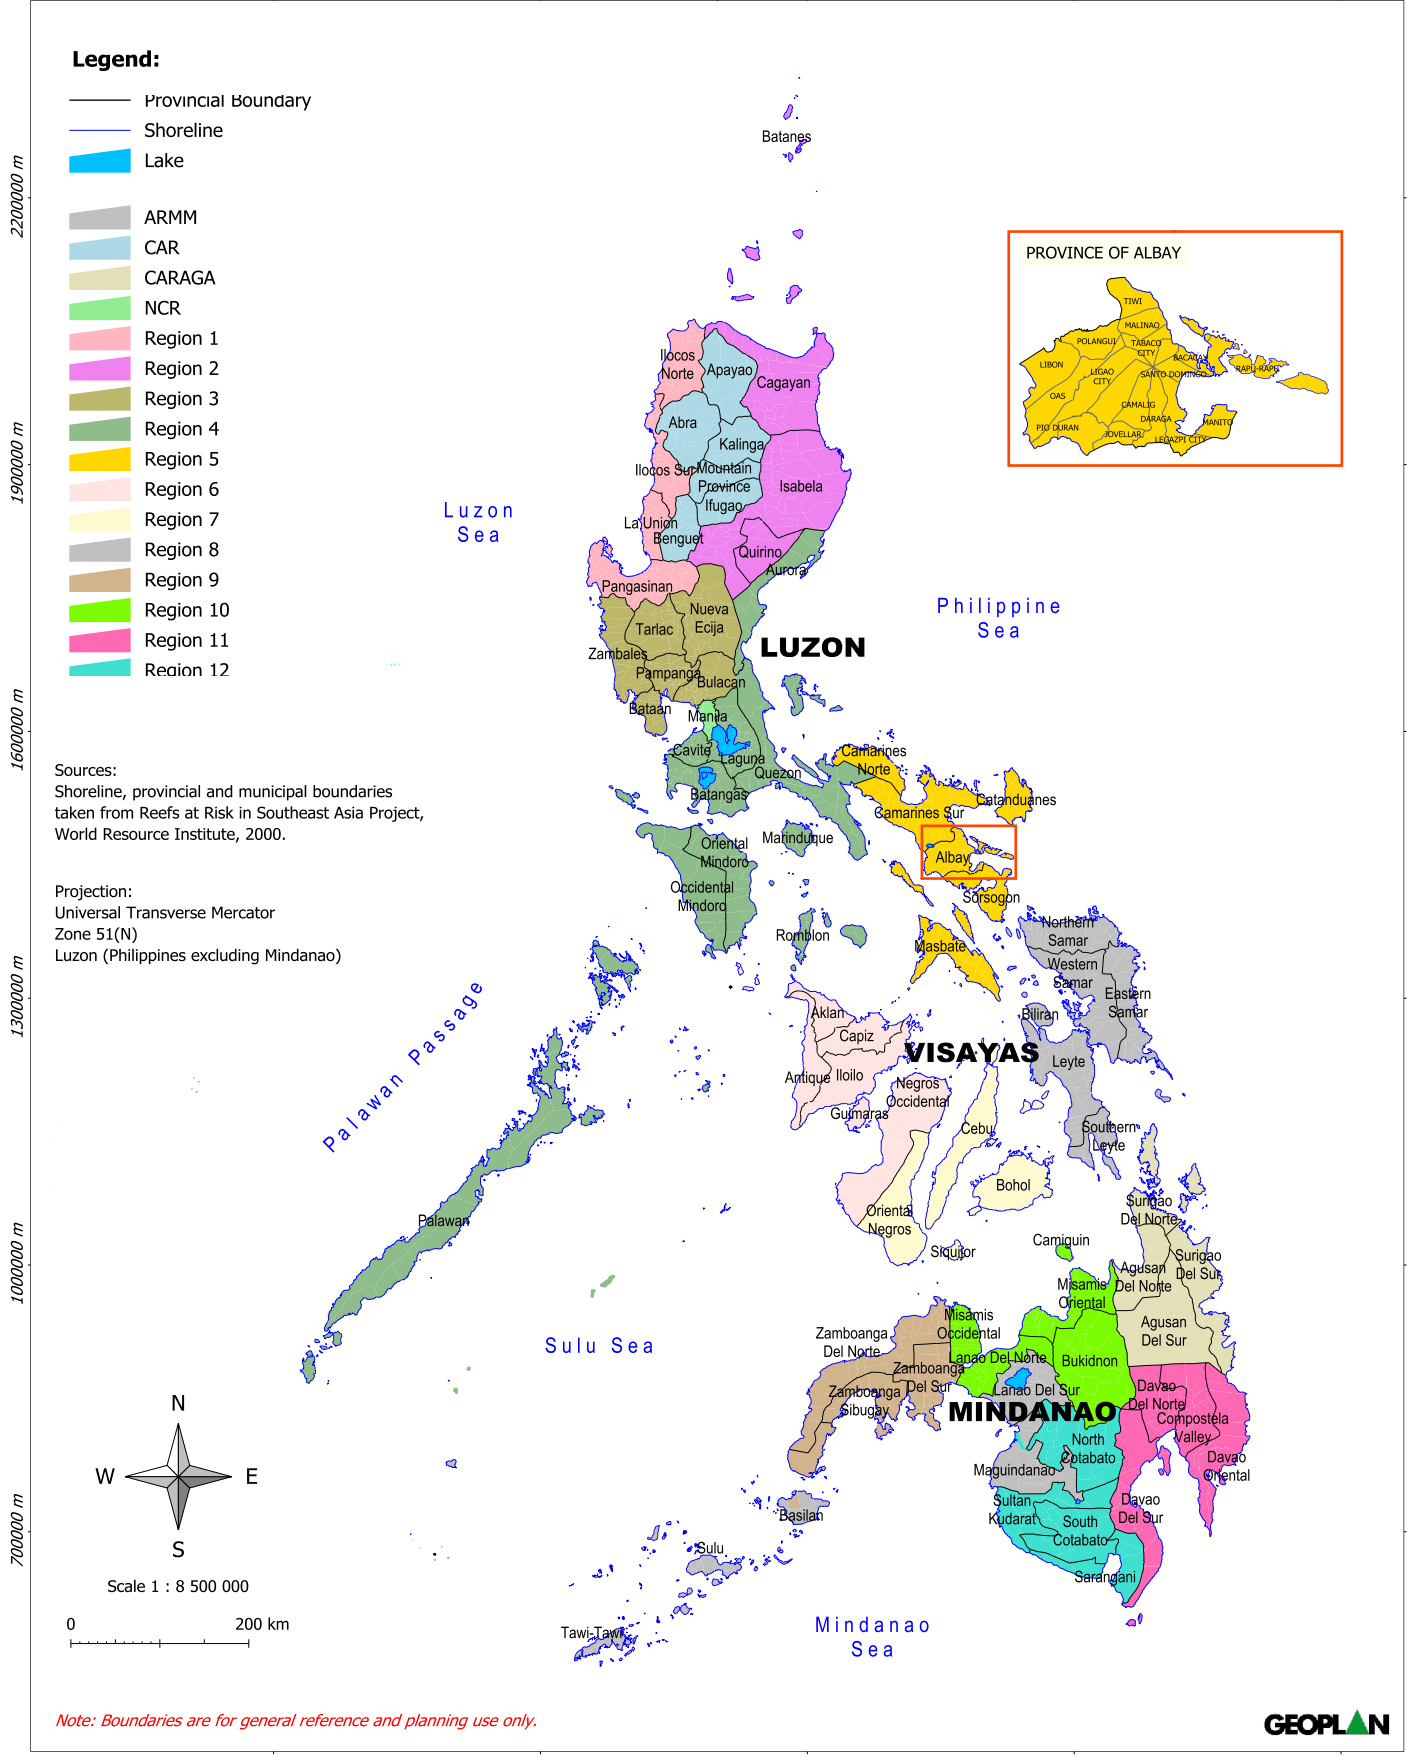

# REGION V

-200000 m      100000 m      400000 m      700000 m      1000000 m

### Legend:

- Provincial Boundary
- Shoreline
- Lake
- ARMM
- CAR
- CARAGA
- NCR
- Region 1
- Region 2
- Region 3
- Region 4
- Region 5
- Region 6
- Region 7
- Region 8
- Region 9
- Region 10
- Region 11
- Region 12

Sources:  
 Shoreline, provincial and municipal boundaries taken from Reefs at Risk in Southeast Asia Project, World Resource Institute, 2000.

Projection:  
 Universal Transverse Mercator  
 Zone 51(N)  
 Luzon (Philippines excluding Mindanao)

2200000 m  
1900000 m  
1600000 m  
1300000 m  
1000000 m  
700000 m

2200000 m  
1900000 m  
1600000 m  
1300000 m  
1000000 m  
700000 m

Note: Boundaries are for general reference and planning use only.