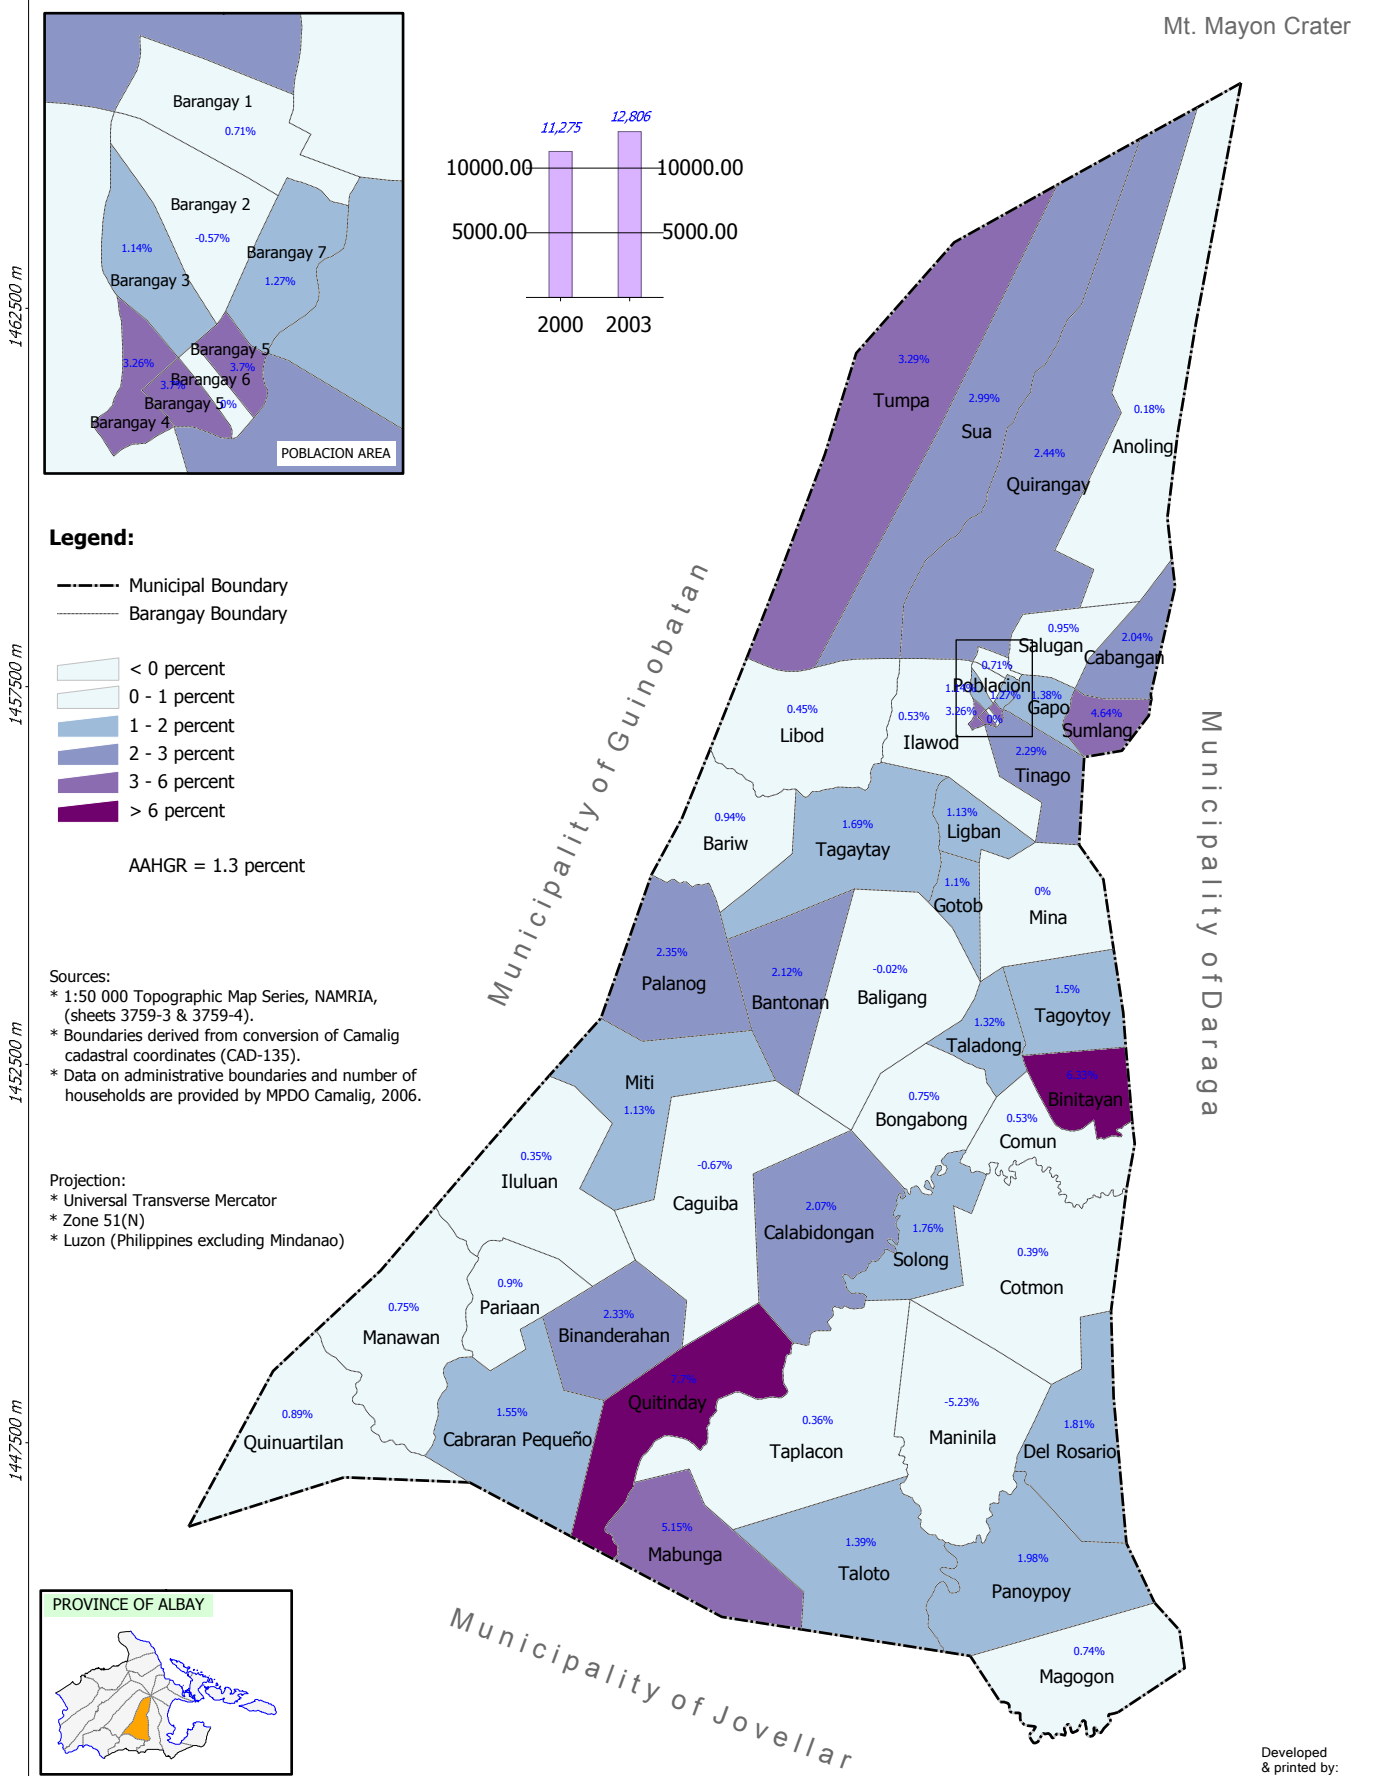

# AVERAGE ANNUAL HOUSEHOLD POPULATION GROWTH RATE (2000 - 2003)

## Municipality of Camalig

PROVINCE OF ALBAY  
REGION V

Scale 1 : 100 000

561500 m

566500 m

571500 m

Mt. Mayon Crater

Note: Boundaries are for general reference and planning use only.