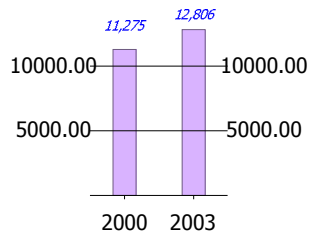

## Municipality of Camalig

PROVINCE OF ALBAY  
REGION V

Scale 1 : 100 000

561500 m

566500 m

571500 m

Mt. Mayon Crater

Note: Boundaries are for general reference and planning use only.