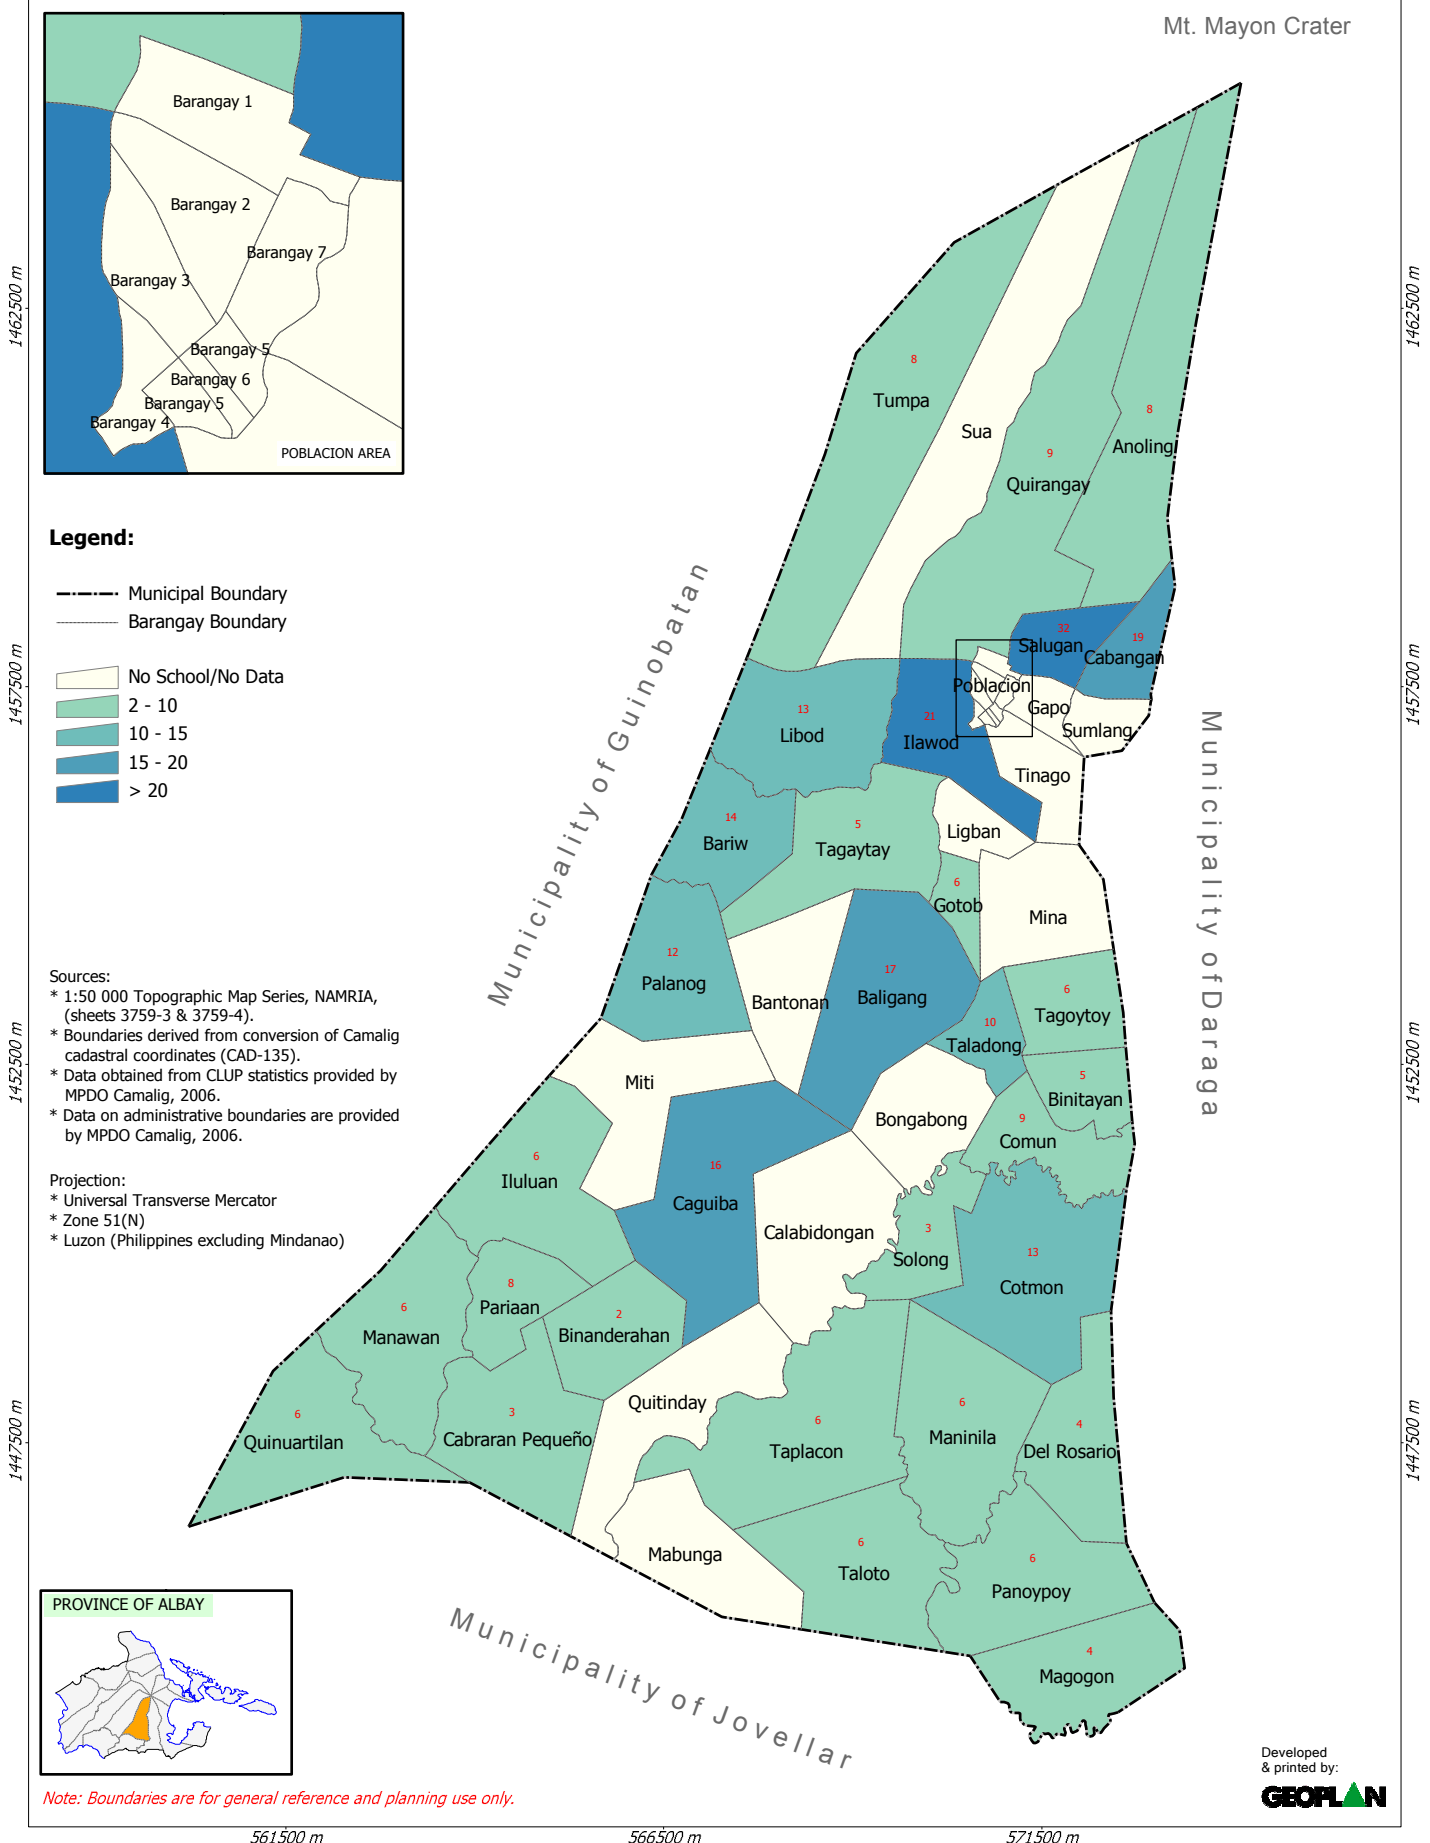

NUMBER OF TEACHERS IN ELEMENTARY SCHOOLS

Municipality of Camalig

PROVINCE OF ALBAY
REGION V

Scale 1 : 100 000

561500 m

566500 m

571500 m

Mt. Mayon Crater

Legend:

- Municipal Boundary
- Barangay Boundary
- No School/No Data
- 2 - 10
- 10 - 15
- 15 - 20
- > 20

Sources:

- * 1:50 000 Topographic Map Series, NAMRIA, (sheets 3759-3 & 3759-4).
- * Boundaries derived from conversion of Camalig cadastral coordinates (CAD-135).
- * Data obtained from CLUP statistics provided by MPDO Camalig, 2006.
- * Data on administrative boundaries are provided by MPDO Camalig, 2006.

Projection:

- * Universal Transverse Mercator
- * Zone 51(N)
- * Luzon (Philippines excluding Mindanao)

Note: Boundaries are for general reference and planning use only.

Developed & printed by:

561500 m

566500 m

571500 m