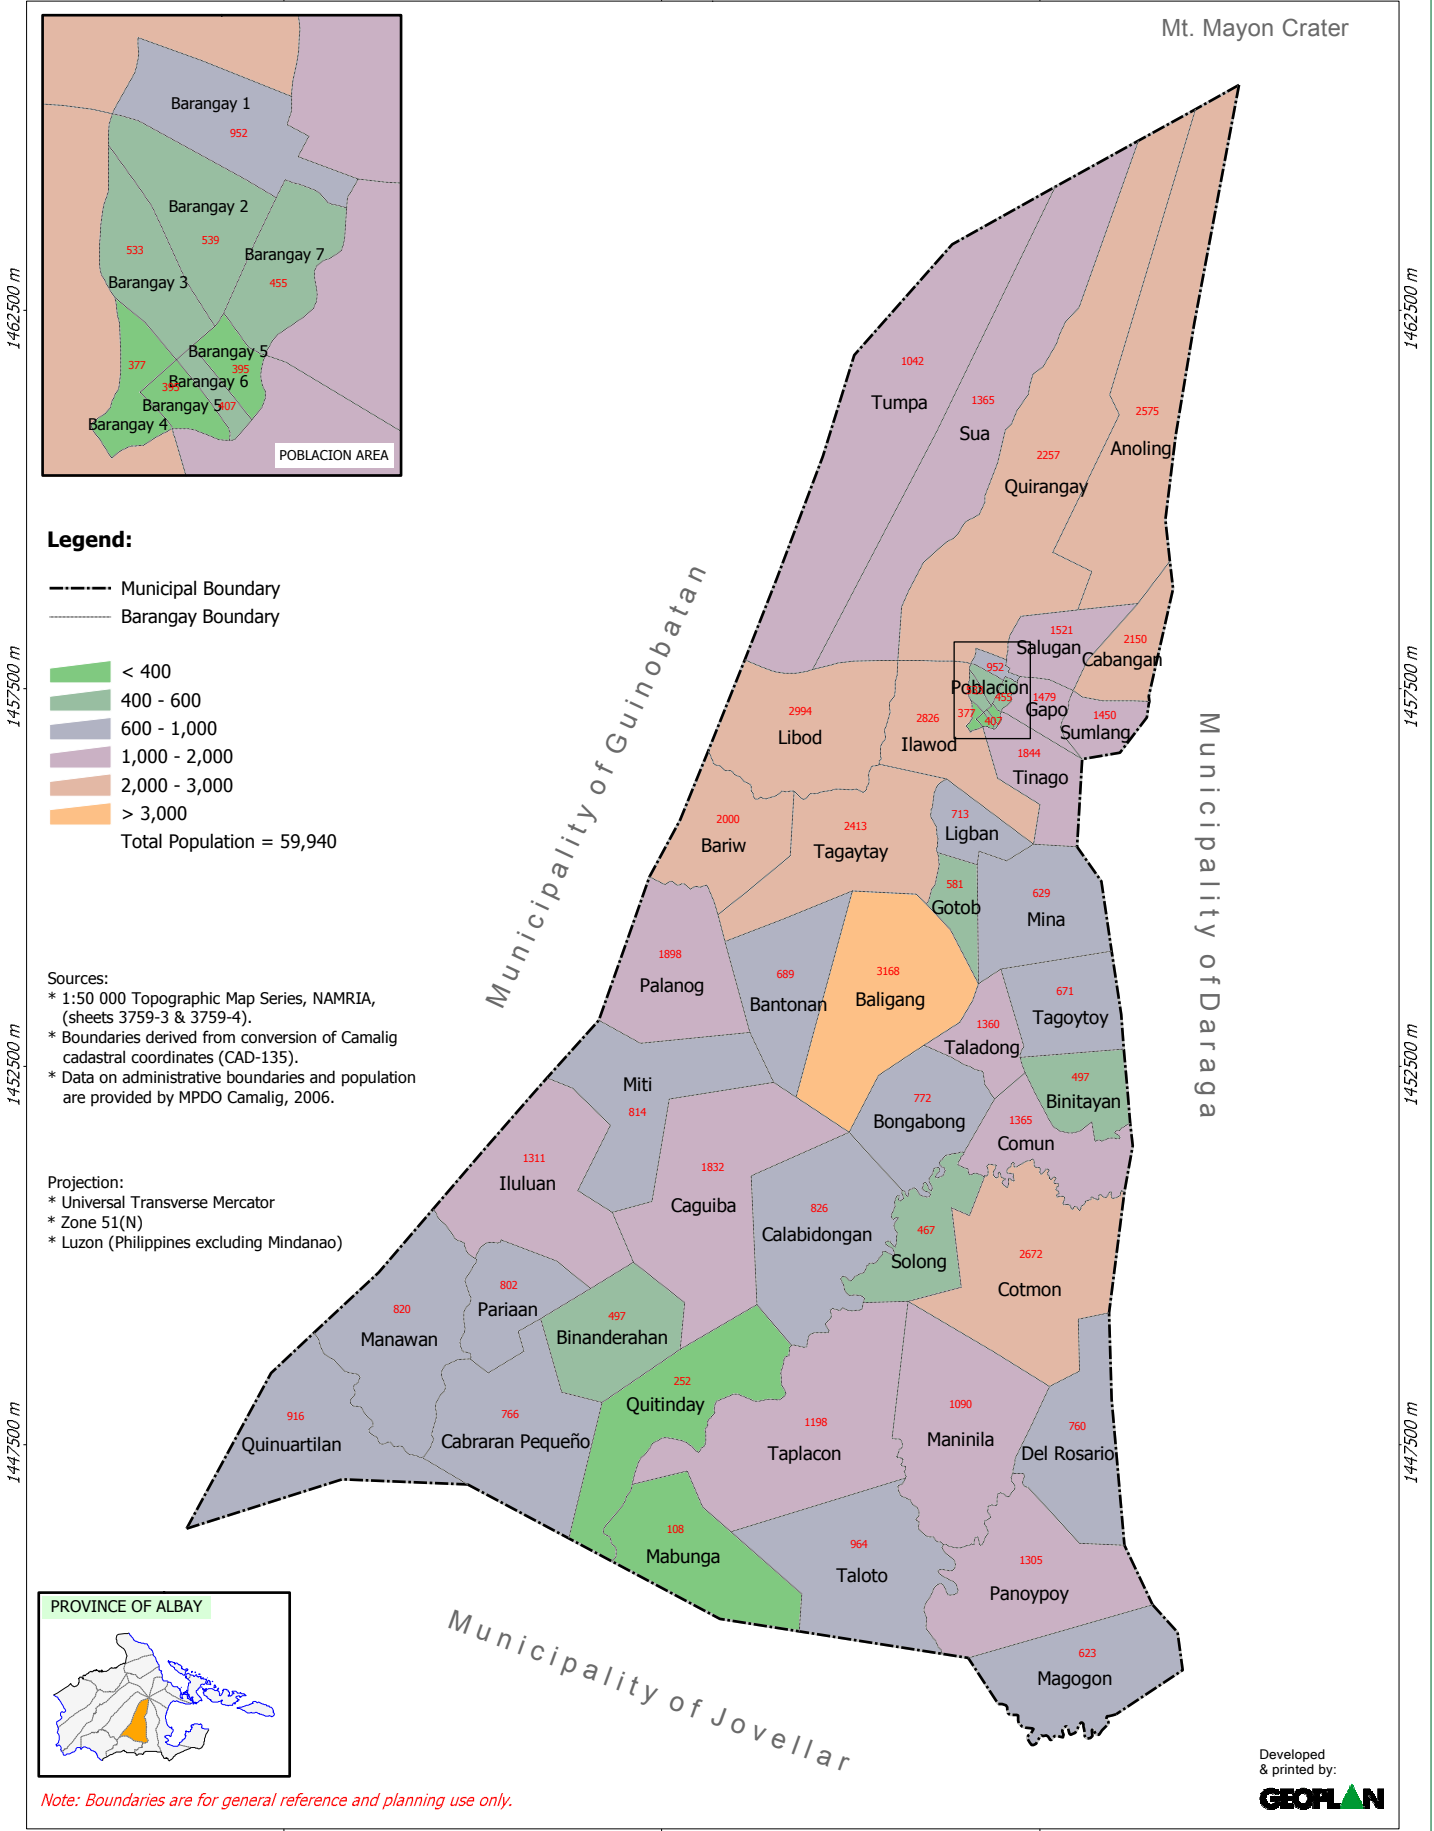

POPULATION 2003

Municipality of Camalig

PROVINCE OF ALBAY

REGION V

Scale 1 : 100 000

561500 m

566500 m

571500 m

Mt. Mayon Crater

Legend:

- Municipal Boundary
- Barangay Boundary

- < 400
- 400 - 600
- 600 - 1,000
- 1,000 - 2,000
- 2,000 - 3,000
- > 3,000

Total Population = 59,940

Sources:

- * 1:50 000 Topographic Map Series, NAMRIA, (sheets 3759-3 & 3759-4).
- * Boundaries derived from conversion of Camalig cadastral coordinates (CAD-135).
- * Data on administrative boundaries and population are provided by MPDO Camalig, 2006.

Projection:

- * Universal Transverse Mercator
- * Zone 51(N)
- * Luzon (Philippines excluding Mindanao)

Note: Boundaries are for general reference and planning use only.

Developed & printed by: